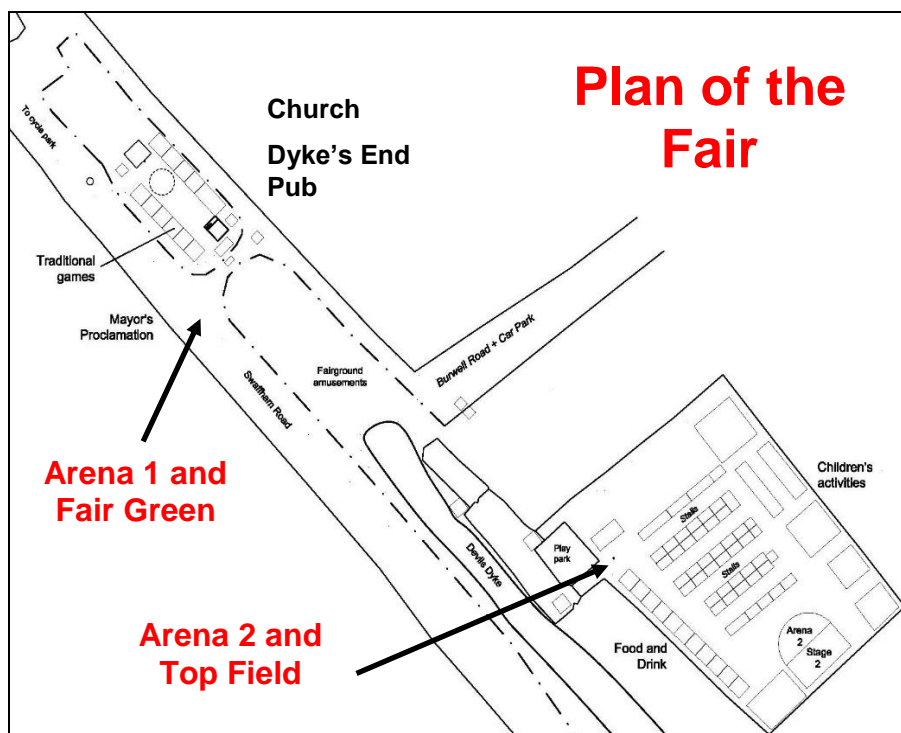

Make sure you follow us on Twitter and Facebook during the day for updates and announcements:

- twitter.com/Reach_Fair using #reachfair17
- facebook.com/reachfair

Time	Dykes End Pub	Fair Green	Top Field
12.00 – 12.20		Official Opening by the Mayor of Cambridge	
12.20 – 13.00		Traditional Maypole Dancing by pupils of Swaffham Prior School	Band: Jackson Creek
13.00 – 13.30	Devils Dyke Morris Men	Mayor's Procession	
13.30 – 14.00		Fun Charity Dog Show by Heathlands Animal Sanctuary	Gymnastics
14.00 – 14.30	Devils Dyke Morris Men		Band: Jackson Creek
14.30 – 15.00			
15.00 – 15.30	Devils Dyke Morris Men	Jezo's Magic Show	Dance: Performance Without Limits, Burwell
15.30 – 16.00		Band: The Numbers	Tug of War
16.00 – 16.30			
16.30 - 17.00			
17.00		Fair Closes	Fair Closes

36	37	38	39
----	----	----	----

Crockery Smash
83

- Food and Drink
- 24
 - 25
 - 26
 - 27
 - 28
 - Beer Tent 29
 - 30
 - 31
 - 32
 - 33
 - 34

Stalls

40	41	42	43	44	45	46
47	48	49	50	51	52	46

53	54	55	56	57	58	59
60	61	62	63	64	65	66

Dog Scurry
84

Assault Course
85

Stalls

67	68	69	70	71	72
73	74	75	76	77	72

78	79	80	81	82
----	----	----	----	----

Last Man Standing
86

Children's Activities

Giant Slide
87

www.reachfair.org.uk
twitter.com/Reach_Fair using #reachfair17
facebook.com/reachfair

Pitch	Arena 1 and Fair Green
1	Traction Engine
2	Coconut Shy
3	Feed the Frog
4	Drop the Dice
5	Roll A Ball
6	Bottle Stall
7	Salad Stall
8	Cambridge Cats Protection
9	Heathlands Animal Sanctuary and Dog Show
10	Hill Farm, Upware, Ice Cream
11	Bar - Banquet Inn
12	Tea Tent
13	Buckin' Bronco
14	BBQ
15	Kings Ice Cream
16	Morris Men
17	Cream Teas in the Church
18	Book Sale in the Church
19	Information
20	First Aid Point